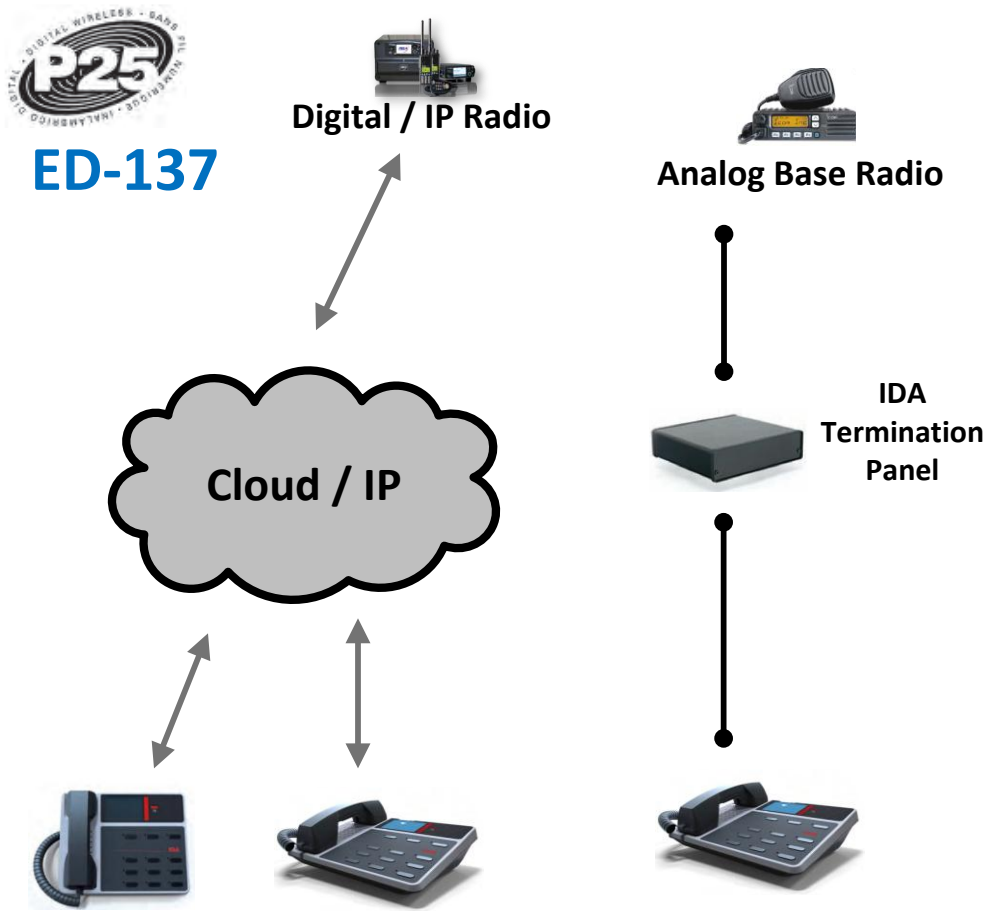

Revolutionary
Model 24-69

Integrated **VoIP & Tone**
Remote Controller

Unique
Your Data Companion

Industry Best Price
DFSI - P25 Controller

Next Gen
Location Services

DFSI Implementation

VTR – Model 24-69

Location Services