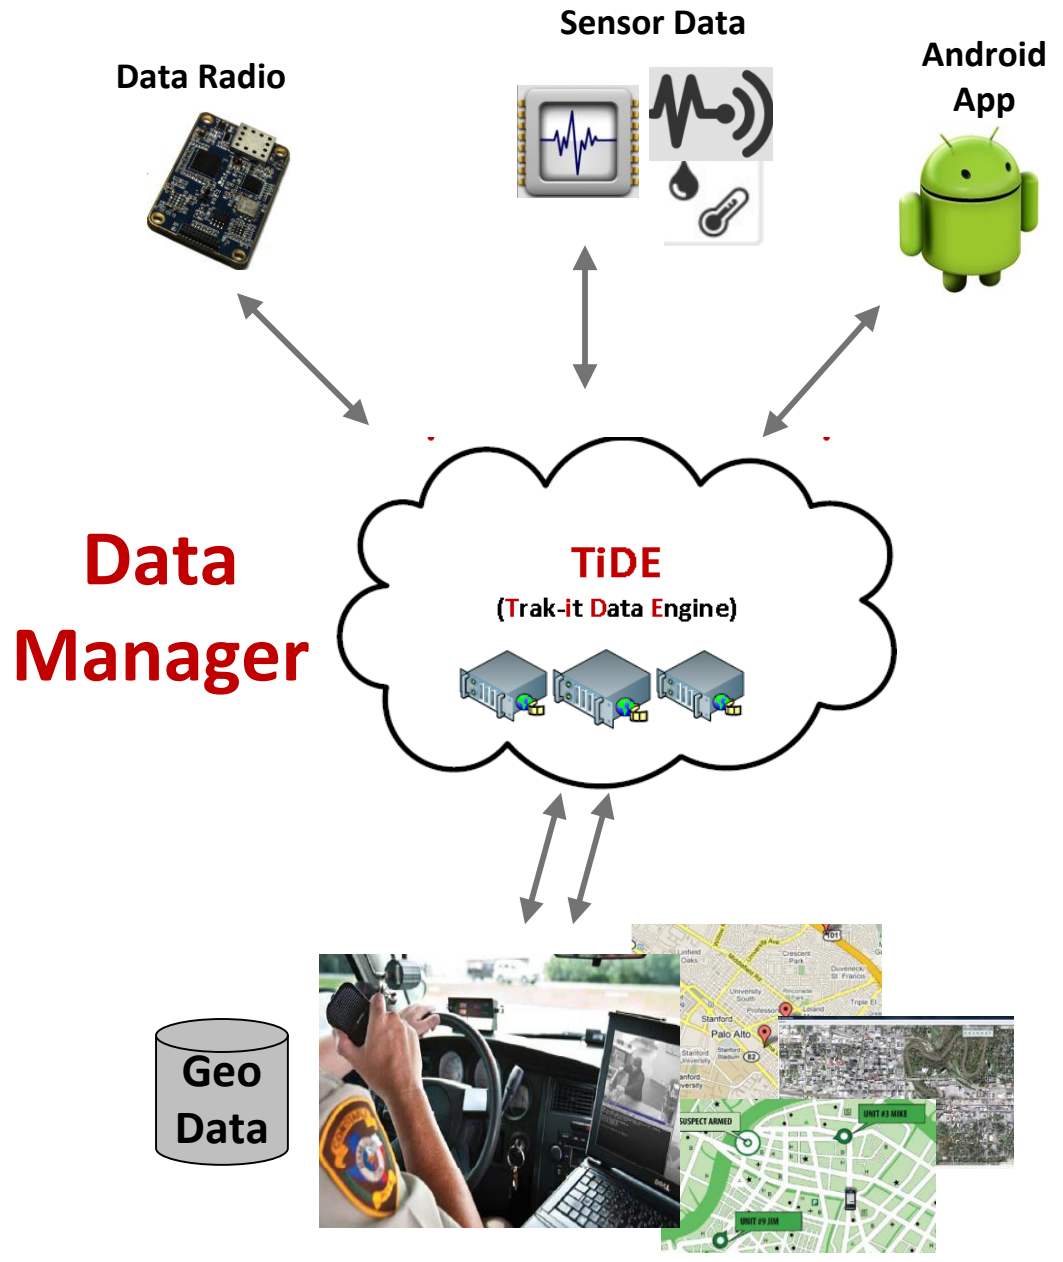

Revolutionary
Model 24-69

Integrated **VoIP & Tone**
Remote Controller

Unique
Your Data Companion

Industry Best Price
DFSI - P25 Controller

Next Gen
Location Services

DFSI Implementation

VTR – Model 24-69

Location Services