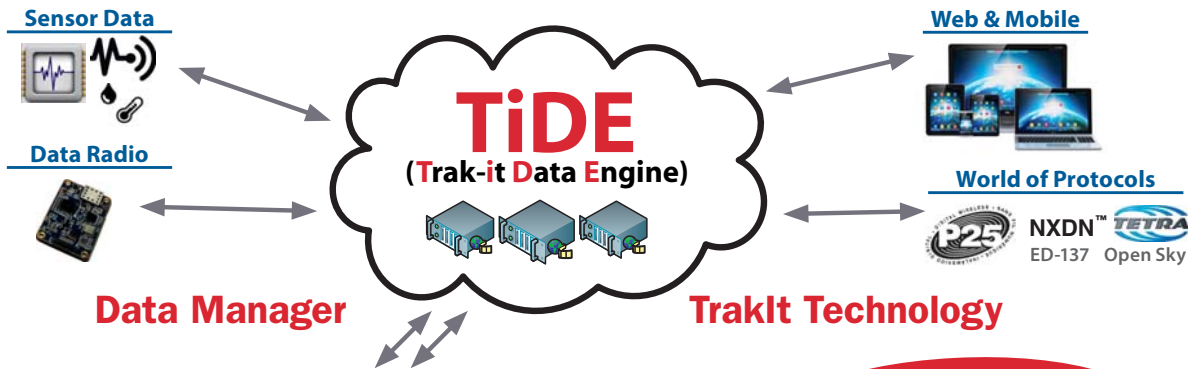

Analog? Digital? Overwhelmed??
How About One Remote That Works On Both?

Truly A Magic Box!

Revolutionary Model 24-69 VTR
Integrated **VoIP & Tone** Remote Controller

How are You Controlling Your P25 Radios?

Industry Best Price DFSI - P25 Controller

How are YOU tracking your Assets?

Next Gen Location Services

Assets Equal Intelligence

Data Has a New Name – TiDE

Leading the Industry Revolution in Data Management