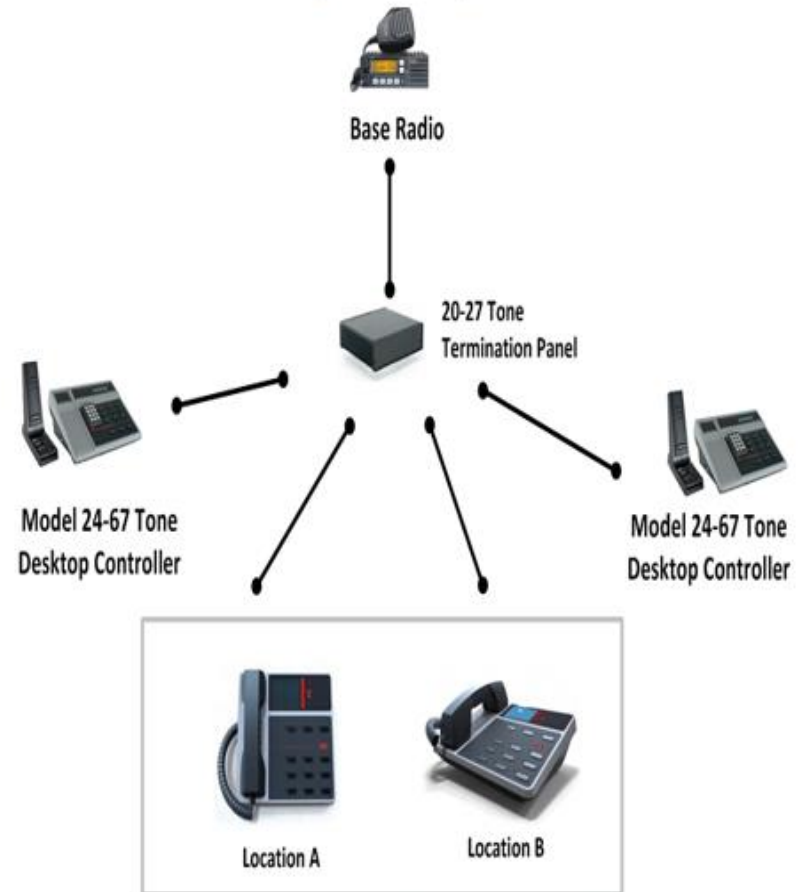

IDA

Industry Best

Radio Control Technology

Imagine. Deploy. Achieve.

Preserving Your Investment in Analog Infrastructure

Model 24-67

Best-in-Class Tone Remote Controller

Comprehensive Feature Set at Right Price

Features & Capabilities

- Field Programmable by PC
- Control & Display up to 99 channels

Revolutionary Analog / VoIP Gateway

Model 24-69 VTR

VoIP Tone Remote Desktop Controller

Cost-effectively control both analog and digital radios using a single controller

Power of Choice

VoIP Implementation

IDA 24-69 VTR Desktop Controller

Analog Tone Implementation

IDA 24-69 VTR Desktop Controller

Leadership DFSI-P25 Solution

Direct Single Connect

IDA Model 24-66 IP Remote Controller

Multiple IP Connects

Multiple IDA Model 24-66 IP

Multiple IP & Tone Connects

Multiple IDA Model 24-66 IP Controllers

Linking Analog – Digital World

Interlinking Sites

The background of the top half of the image is a close-up photograph of a stone wall. A dark blue horizontal banner is overlaid on the top portion of the wall.