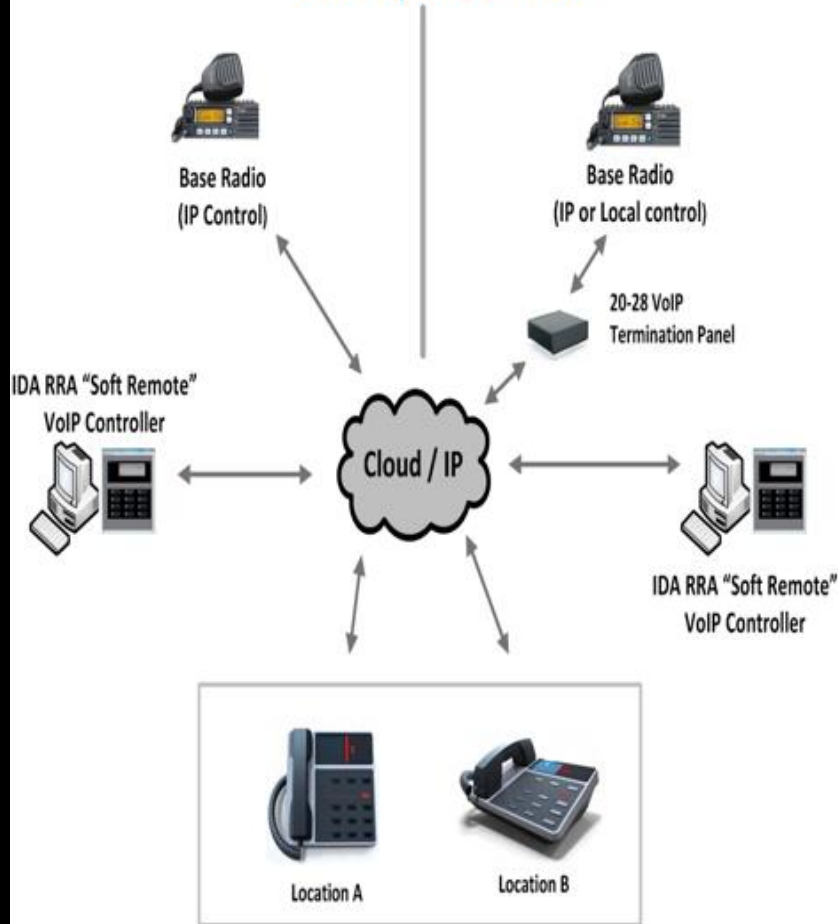

IDA

Industry Best

Radio Control Technology

Imagine. Deploy. Achieve.

Preserving Your Investment in Analog Infrastructure

Model 24-67

Best-in-Class Tone Remote Controller

Comprehensive Feature Set at Right Price

Features & Capabilities

- Field Programmable by PC
- Control & Display up to 99 channels

Revolutionary Analog / VoIP Gateway

Model 24-69 VTR

VoIP Tone Remote Desktop Controller

Cost-effectively control both analog and digital radios using a single controller

Power of Choice

VoIP Implementation

IDA 24-69 VTR Desktop Controller

Analog Tone Implementation

IDA 24-69 VTR Desktop Controller

Leadership DFSI-P25 Solution

Direct Single Connect

IDA Model 24-66 IP Remote Controller

Multiple IP Connects

Multiple IDA Model 24-66 IP

Multiple IP & Tone Connects

Multiple IDA Model 24-66 IP Controllers

Linking Analog – Digital World

Interlinking Sites

The background of the top half of the image is a close-up photograph of a stone wall. A dark blue horizontal banner is overlaid on the top portion of the wall.