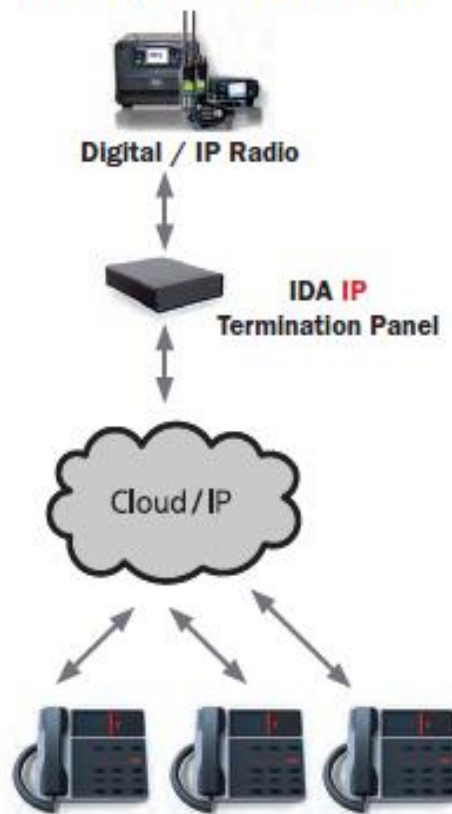

Features & Capabilities

- Field Programmable by PC
- Control & Display up to 99 channels

Revolutionary Analog / VoIP Gateway

Model 24-69 VTR

VoIP Tone Remote Desktop Controller

Cost-effectively control both analog and digital radios using a single controller

Power of Choice

VoIP Implementation

IDA 24-69 VTR Desktop Controller

Analog Tone Implementation

IDA 24-69 VTR Desktop Controller

Leadership DFSI-P25 Solution

Direct Single Connect

IDA Model 24-66 IP Remote Controller

Multiple IP Connects

Multiple IDA Model 24-66 IP

Multiple IP & Tone Connects

Multiple IDA Model 24-66 IP Controllers

Linking Analog – Digital World

Interlinking Sites

The background of the top half of the image is a close-up photograph of a stone wall. A dark blue horizontal banner is overlaid on the top portion of the wall.