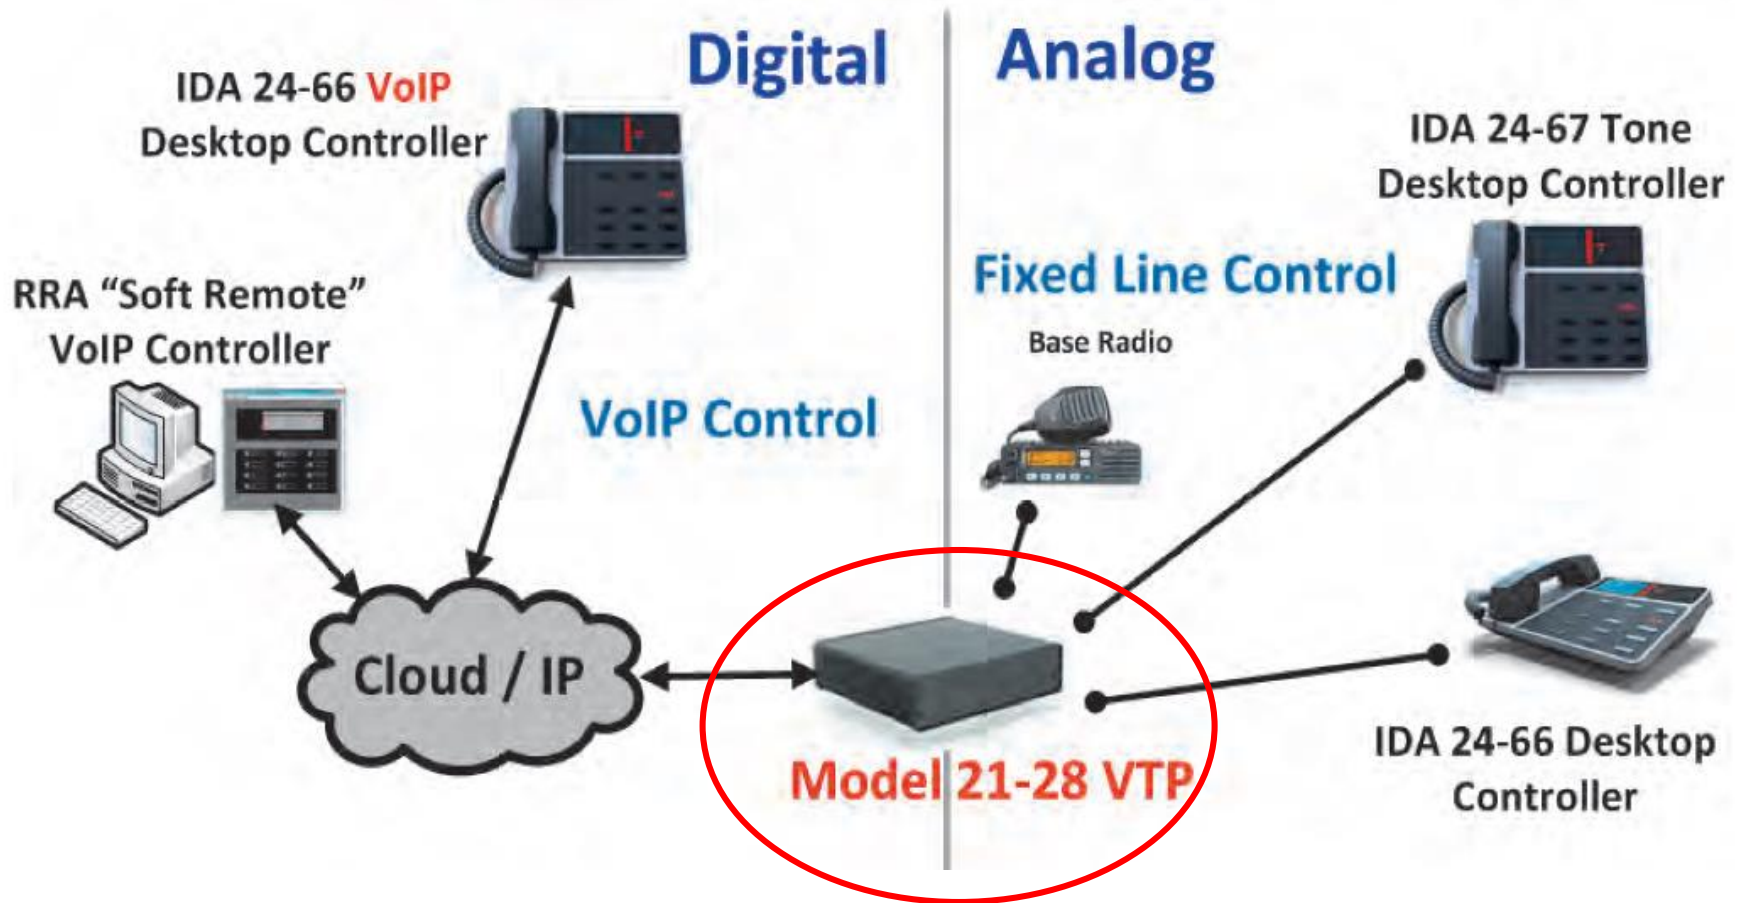

Features & Capabilities

- Field Programmable by PC
- Control & Display up to 99 channels

Revolutionary Analog / VoIP Gateway

Model 24-69 VTR

VoIP Tone Remote Desktop Controller

Cost-effectively control both analog and digital radios using a single controller

Power of Choice

VoIP Implementation

IDA 24-69 VTR Desktop Controller

Analog Tone Implementation

IDA 24-69 VTR Desktop Controller

Leadership DFSI-P25 Solution

Direct Single Connect

IDA Model 24-66 IP Remote Controller

Multiple IP Connects

Multiple IDA Model 24-66 IP

Multiple IP & Tone Connects

Multiple IDA Model 24-66 IP Controllers

Linking Analog – Digital World

Interlinking Sites

The background of the top half of the image is a close-up photograph of a stone wall. A dark blue horizontal banner is overlaid on the top portion of the wall.