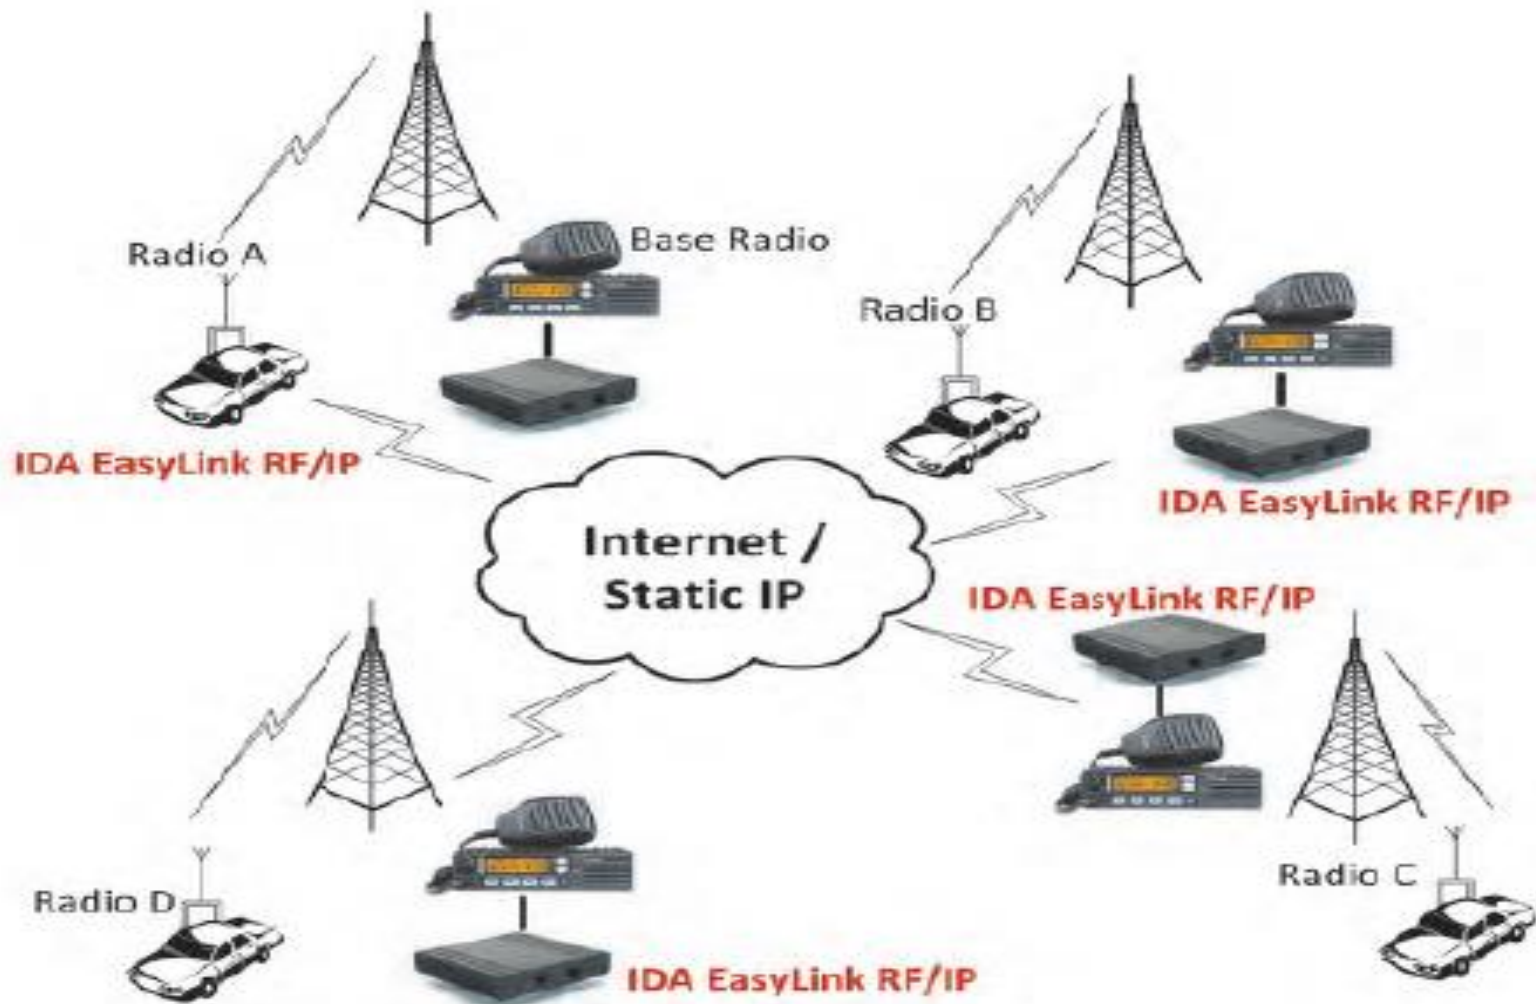

Features & Capabilities

- Field Programmable by PC
- Control & Display up to 99 channels

Revolutionary Analog / VoIP Gateway

Model 24-69 VTR

VoIP Tone Remote Desktop Controller

Cost-effectively control both analog and digital radios using a single controller

Power of Choice

VoIP Implementation

IDA 24-69 VTR Desktop Controller

Analog Tone Implementation

IDA 24-69 VTR Desktop Controller

Leadership DFSI-P25 Solution

Direct Single Connect

IDA Model 24-66 IP Remote Controller

Multiple IP Connects

Multiple IDA Model 24-66 IP

Multiple IP & Tone Connects

Multiple IDA Model 24-66 IP Controllers

Linking Analog – Digital World

Interlinking Sites

The background of the top half of the image is a close-up photograph of a stone wall. A dark blue horizontal banner is overlaid on the top portion of the wall.

Priced for Your Success

The background of the middle section is a close-up photograph of a stone wall. A black horizontal banner is overlaid across the middle of the wall.

Radio Control Technologies

The logo for IDA, consisting of the letters 'IDA' in a bold, red, sans-serif font.