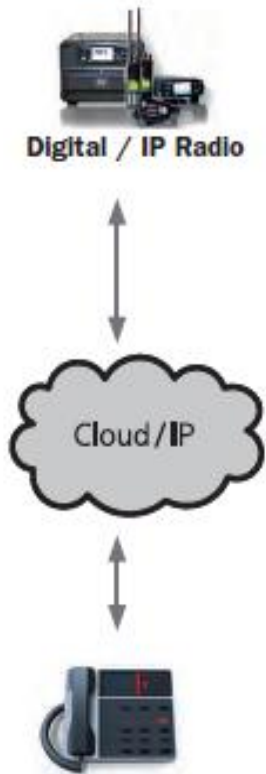

Features & Capabilities

- Field Programmable by PC
- Control & Display up to 99 channels

Revolutionary Analog / VoIP Gateway

Model 24-69 VTR

VoIP Tone Remote Desktop Controller

Cost-effectively control both analog and digital radios using a single controller

Power of Choice

VoIP Implementation

IDA 24-69 VTR Desktop Controller

Analog Tone Implementation

IDA 24-69 VTR Desktop Controller

Leadership DFSI-P25 Solution

Direct Single Connect

IDA Model 24-66 IP Remote Controller

Multiple IP Connects

Multiple IDA Model 24-66 IP

Multiple IP & Tone Connects

Multiple IDA Model 24-66 IP Controllers

Linking Analog – Digital World

Interlinking Sites

The background of the top half of the image is a close-up photograph of a stone wall. A dark blue horizontal banner is overlaid on the top portion of the wall.